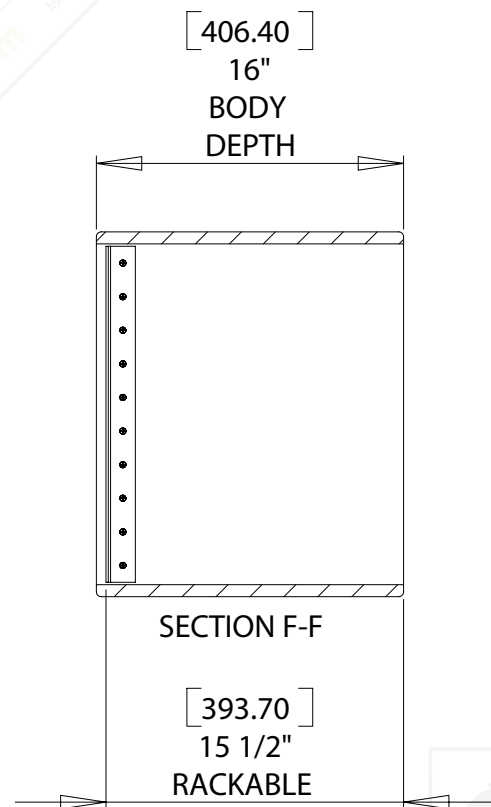

#	QTY	PART NUMBER	DESCRIPTION
1	1	83-008	BADGE - GRUNDORF ORIGINAL
2	2	41-010	RACK RAIL-10 SPACE

FRONT VIEW

SECTION F-F