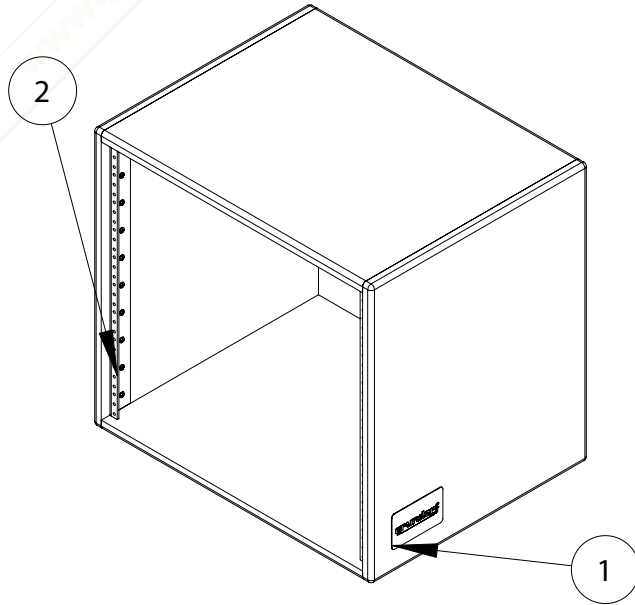

#	QTY	PART NUMBER	DESCRIPTION
1	1	83-008	BADGE - GRUNDORF ORIGINAL
2	2	41-010	RACK RAIL-10 SPACE

FRONT VIEW

SECTION F-F