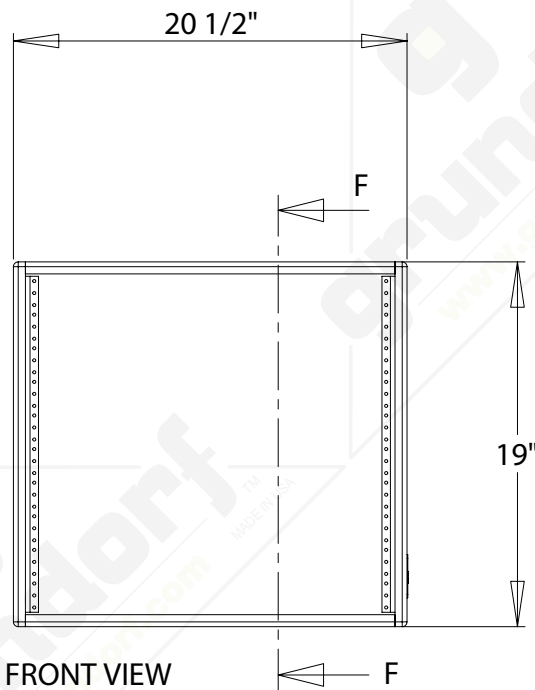

#	QTY	PART NUMBER	DESCRIPTION
1	1	83-008	BADGE - GRUNDORF ORIGINAL
2	2	41-010	RACK RAIL-10 SPACE

FRONT VIEW

SECTION F-F