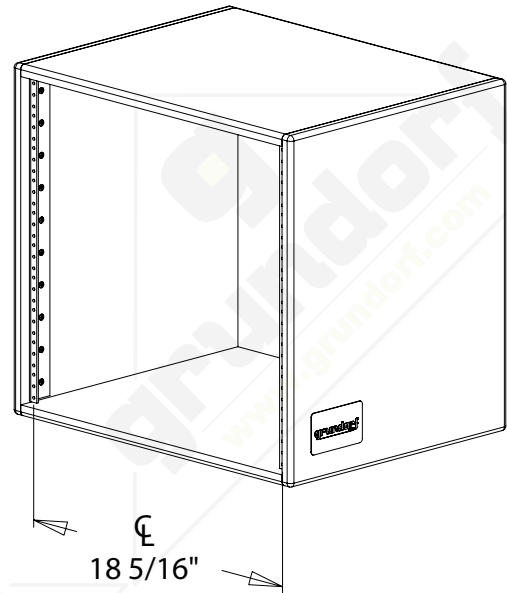

#	QTY	PART NUMBER	DESCRIPTION
1	1	83-008	BADGE - GRUNDORF ORIGINAL
2	2	41-010	RACK RAIL-10 SPACE

FRONT VIEW

SECTION F-F